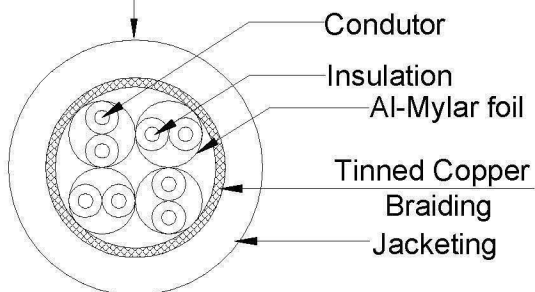

Datenblatt - Fiche technique - Data sheet

21.15.0855

ROLINE S/FTP-Patchkabel Kat.7, LSOH, grau, 5,0 m

Cordon ROLINE Cat.7 S/FTP, LSOH, gris, 5,0 m

ROLINE S/FTP Patch Cord Cat.7, LSOH, grey, 5.0 m

⚠ Length (listed below)

Marking: CAT.7 SSTP LSOH 26AWGX4P PATCH VERIFIED TO ANSI/TIA-568-C.2 & ISO/IEC 11801 ED.2 & EN 50288-4-2 & IEC 60332-1-2

Conductor	Bare Copper 26AWG
Insulation	Thickness:MIN at any point: 0.20mm MAX AVG: 0.35mm Diameter: 1.05±0.06mm
Jacket LSOH	Thickness:MIN at any point: 0.50mm MAX AVG: 0.60mm Diameter: 5.8±0.2mm
Braiding	Tinned Copper
Wire	CAT.7 SSTP STR 26AWGX4P
Plug	8P8C 50μ"
Color	Grey852

Item no. Chart

21.15.0854	0.5m
21.15.0851	1m
21.15.0852	2m
21.15.0853	3m
21.15.0855	5m

orange 2 white/orange	green 3 white/green
blue 1 white/blue	brown 4 white/brown

PA/R	PINOUT		
	P1(T568B)	WIRE	P2(T568B)
2	1	WHT/ORG	1
	2	ORG	2
3	3	WHT/GRN	3
	6	GRN	6
1	4	BLU	4
	5	WHT/BLU	5
4	7	WHT/BRN	7
	8	BRN	8