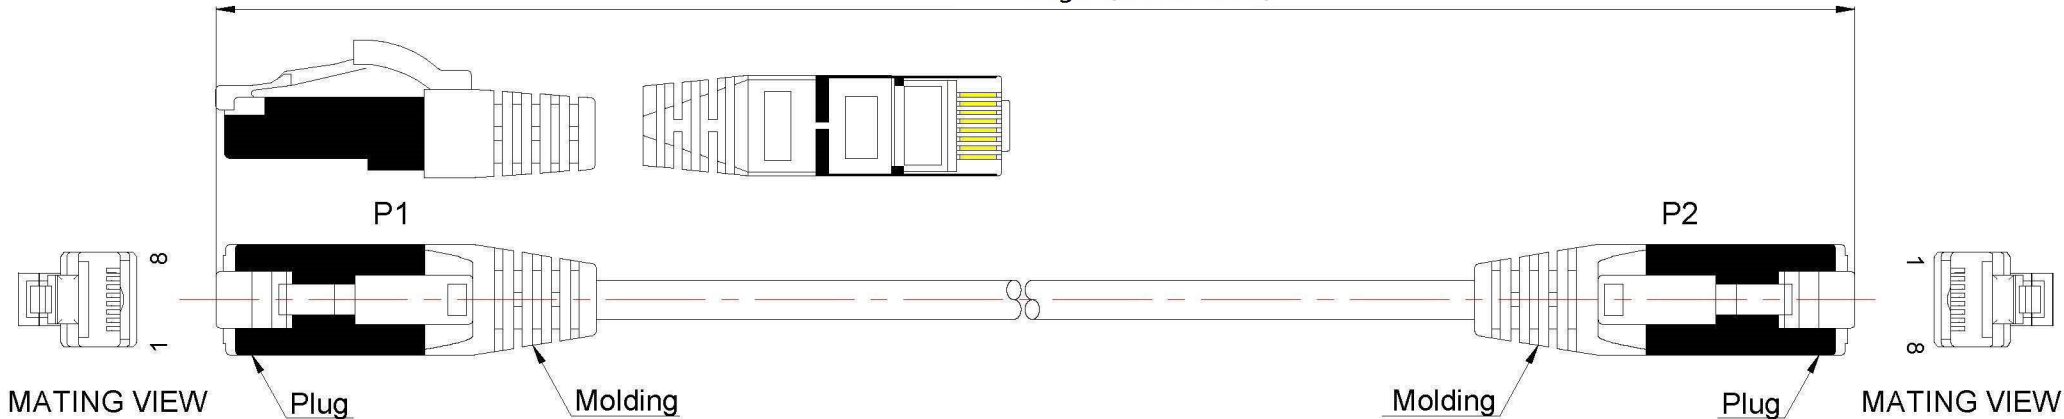

Datenblatt - Fiche technique - Data sheet

21.15.0855

ROLINE S/FTP-Patchkabel Kat.7, LSOH, grau, 5,0 m

Cordon ROLINE Cat.7 S/FTP, LSOH, gris, 5,0 m

ROLINE S/FTP Patch Cord Cat.7, LSOH, grey, 5.0 m

⚠ Length (listed below)

Marking: CAT.7 SSTP LSOH 26AWGX4P PATCH VERIFIED TO ANSI/TIA-568-C.2 & ISO/IEC 11801 ED.2 & EN 50288-4-2 & IEC 60332-1-2

Conductor	Bare Copper 26AWG
Insulation	Thickness:MIN at any point: 0.20mm MAX AVG: 0.35mm Diameter: 1.05±0.06mm
Jacket LSOH	Thickness:MIN at any point: 0.50mm MAX AVG: 0.60mm Diameter: 5.8±0.2mm
Braiding	Tinned Copper
Wire	CAT.7 SSTP STR 26AWGX4P
Plug	8P8C 50μ"
Color	Grey852

Item no. Chart

21.15.0854	0.5m
21.15.0851	1m
21.15.0852	2m
21.15.0853	3m
21.15.0855	5m

orange 2 white/orange	green 3 white/green
blue 1 white/blue	brown 4 white/brown

PA/R	PINOUT		
	P1(T568B)	WIRE	P2(T568B)
2	1	WHT/ORG	1
	2	ORG	2
3	3	WHT/GRN	3
	6	GRN	6
1	4	BLU	4
	5	WHT/BLU	5
4	7	WHT/BRN	7
	8	BRN	8